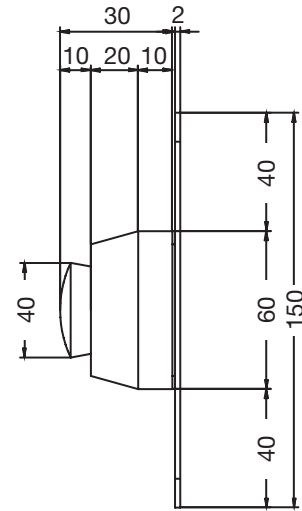

# Beach Time Flow Wall Tap 8300

Utility tap - Time Flow

Tapware

## SPECIFICATIONS

Function	Cold Footwash Tap - Time Flow
Dimensions	150mm x 150mm x 32mm
Material	SS316 Marine grade stainless steel
Finish	Brushed Satin
Rating	N/A
Plumbing	1/2" BSP female thread
Fixing	N/A
Recommended Application	<input checked="" type="checkbox"/> Residential <input checked="" type="checkbox"/> Public Space