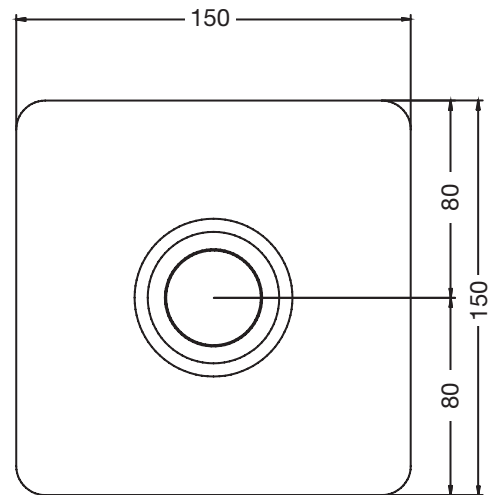

# Beach Time Flow Wall Tap 8300

Utility tap - Time Flow

Tapware

## SPECIFICATIONS

Function	Cold Footwash Tap - Time Flow
Dimensions	150mm x 150mm x 32mm
Material	SS316 Marine grade stainless steel
Finish	Brushed Satin
Rating	N/A
Plumbing	1/2" BSP female thread
Fixing	N/A
Recommended Application	<input checked="" type="checkbox"/> Residential <input checked="" type="checkbox"/> Public Space