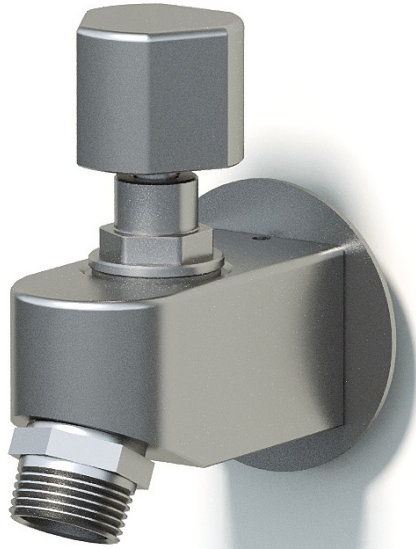

# Marengo Footwash & Tap 8104

Single Cold

Tapware

## SPECIFICATIONS

Function	Single Cold Tap
Dimensions	N/A
Material	SS316 Marine grade stainless steel
Finish	Brushed satin
Rating	N/A
Plumbing	1/2" FI inlet & 3/4" MI Outlet
Fixing	N/A
Recommended Application	<input checked="" type="checkbox"/> Residential <input checked="" type="checkbox"/> Public Space