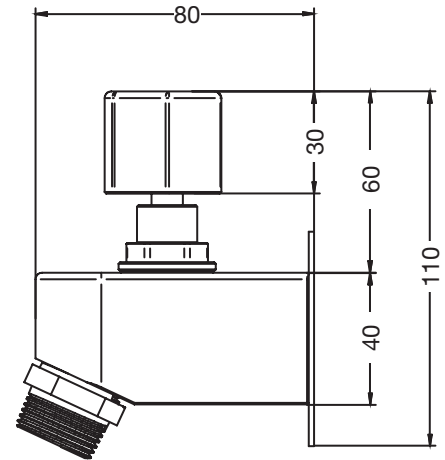

## SPECIFICATIONS

Function	Single Cold Tap
Dimensions	N/A
Material	SS316 Marine grade stainless steel
Finish	Brushed satin
Rating	N/A
Plumbing	1/2" FI inlet & 3/4" MI Outlet
Fixing	N/A
Recommended Application	<input checked="" type="checkbox"/> Residential <input checked="" type="checkbox"/> Public Space