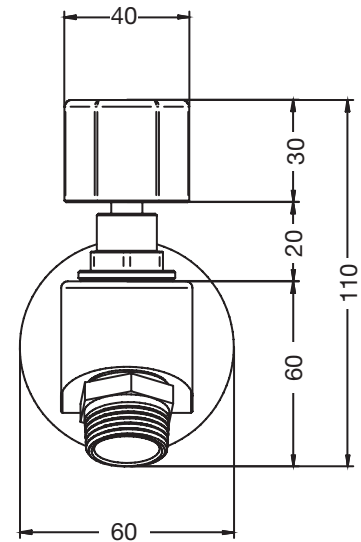

## SPECIFICATIONS

Function	Single Cold Tap
Dimensions	N/A
Material	SS316 Marine grade stainless steel
Finish	Brushed satin
Rating	N/A
Plumbing	1/2" FI inlet & 3/4" MI Outlet
Fixing	N/A
Recommended Application	<input checked="" type="checkbox"/> Residential <input checked="" type="checkbox"/> Public Space