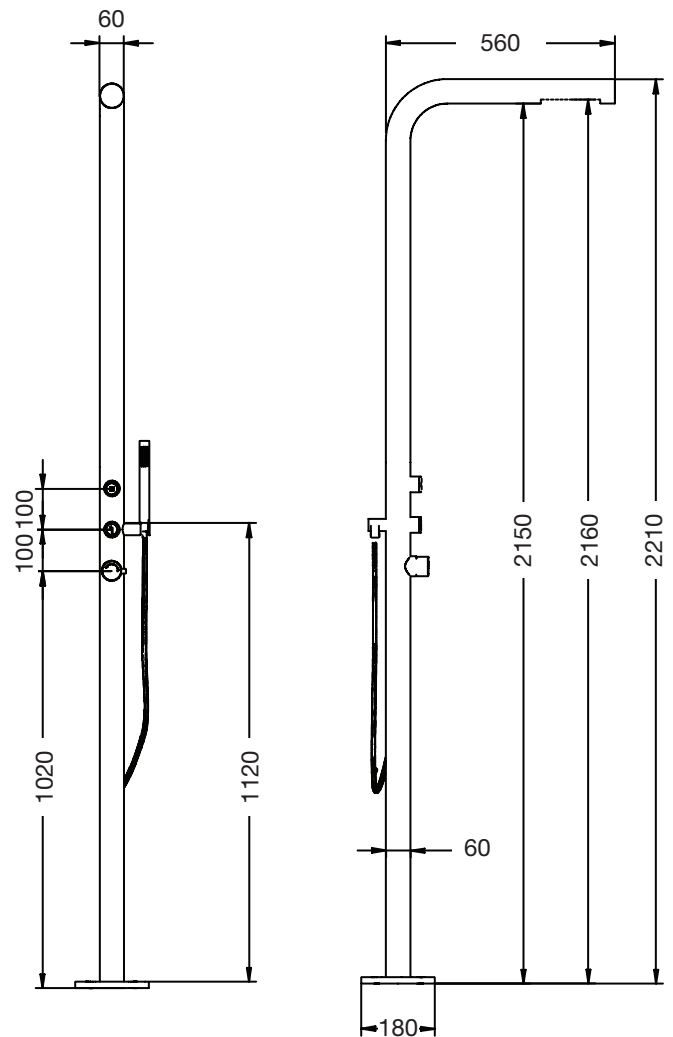

Avoca 9016

Hot & Cold + Handheld

Free Standing Shower

SPECIFICATIONS

Function	Hot & Cold Shower & Handheld
Dimensions	2210mm x 560mm (Base plate 180mm)
Material	SS316 Marine grade stainless steel
Finish	Brushed satin
Rating	WELS 3 Star 9Litre/min
Plumbing	Bottom inlet - plug & play
Fixing	Base plate with fixings (included)
Recommended Application	<input checked="" type="checkbox"/> Residential <input checked="" type="checkbox"/> Public Space

AVAILABILITY

» This is a standard range item - available for quicker delivery.

SIMILAR MODELS

- » Maroubra 9001 - Hot & Cold Shower & Handheld
- » Bronte 9008 - Hot & Cold Shower & Handheld