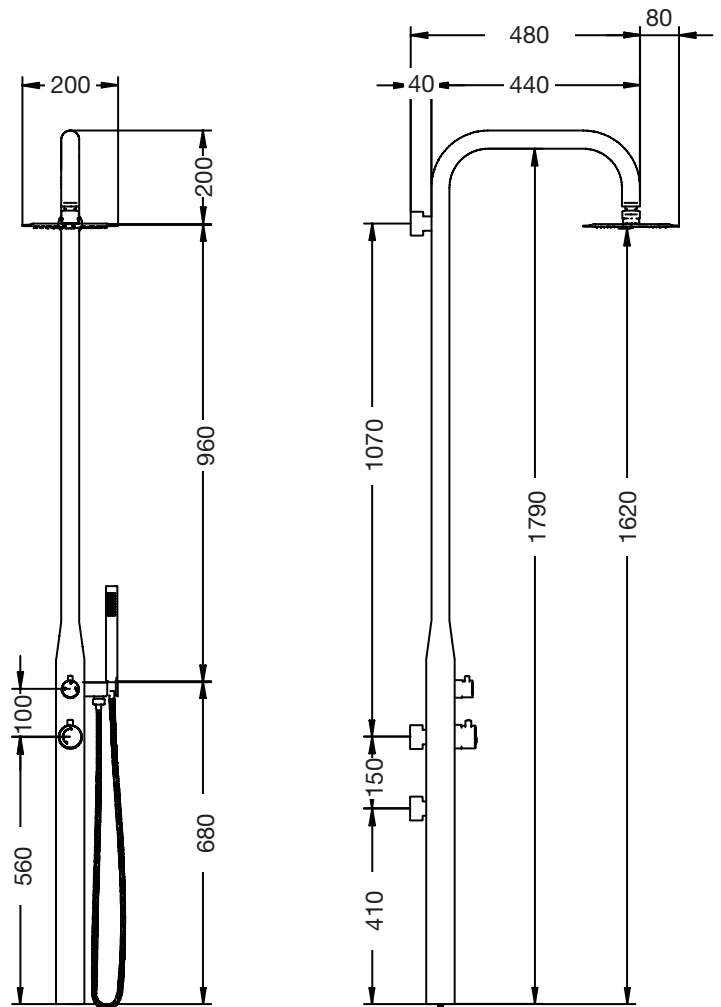

# Collaroy Wall 9009

Hot & Cold + Handheld

Wall Mounted Shower

Rain Showerhead

Tap & diverter

Handheld shower

## SPECIFICATIONS

Function	Hot & Cold Shower & Handheld
Dimensions	1840mm x 560mm
Material	SS316 Marine grade stainless steel
Finish	Brushed satin
Rating	WELS 3 Star 9Litre/min
Plumbing	Bottom inlet - plug & play
Fixing	Wall fixing (included)
Recommended Application	<input checked="" type="checkbox"/> Residential <input checked="" type="checkbox"/> Public Space