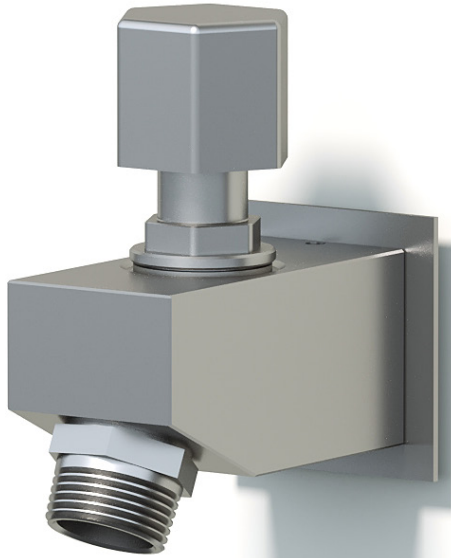

Rainware Footwash & Tap 8103

Single Cold

Tapware

SPECIFICATIONS

Function	Single Cold Tap
Dimensions	N/A
Material	SS316 Marine grade stainless steel
Finish	Brushed satin
Rating	N/A
Plumbing	1/2" FI inlet & 3/4" MI Outlet
Fixing	N/A
Recommended Application	<input checked="" type="checkbox"/> Residential <input checked="" type="checkbox"/> Public Space

AVAILABILITY

» This is a standard range item - available for quicker delivery.

SIMILAR MODELS

- » Miami 8102 - Footwash & Tap
- » Marengo 8104 - Footwash & Tap