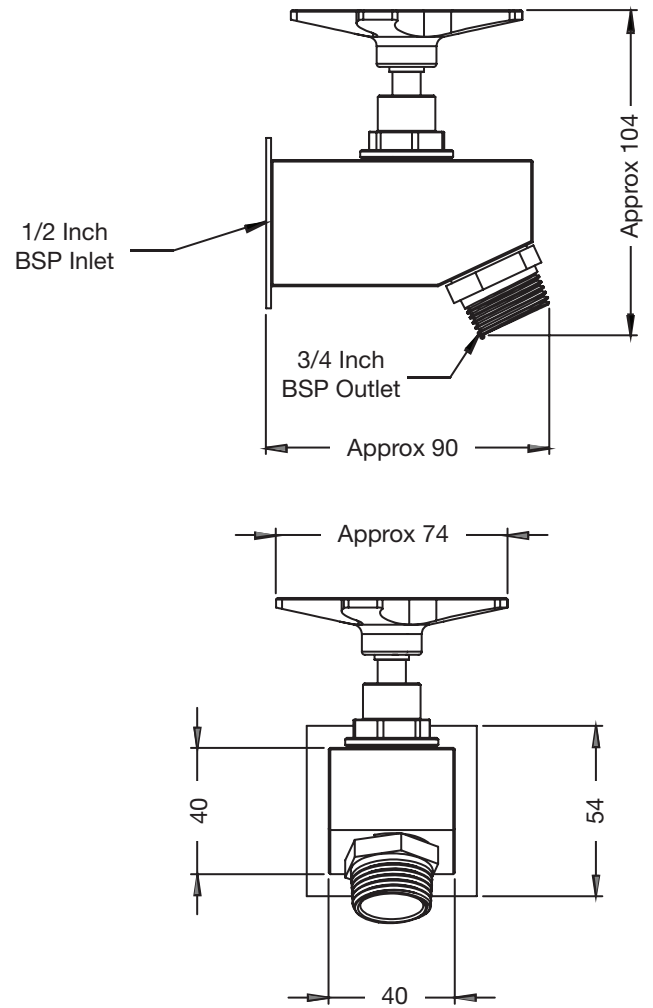

Rainware Footwash & Tap 8103

Single Cold

Tapware

SPECIFICATIONS

Function	Single Cold Tap
Dimensions	N/A
Material	SS316 Marine grade stainless steel
Finish	Brushed satin
Rating	N/A
Plumbing	1/2" FI inlet & 3/4" MI Outlet
Fixing	N/A
Recommended Application	<input checked="" type="checkbox"/> Residential <input checked="" type="checkbox"/> Public Space

AVAILABILITY

» This is a standard range item - available for quicker delivery.

SIMILAR MODELS

- » Miami 8102 - Footwash & Tap
- » Marengo 8104 - Footwash & Tap