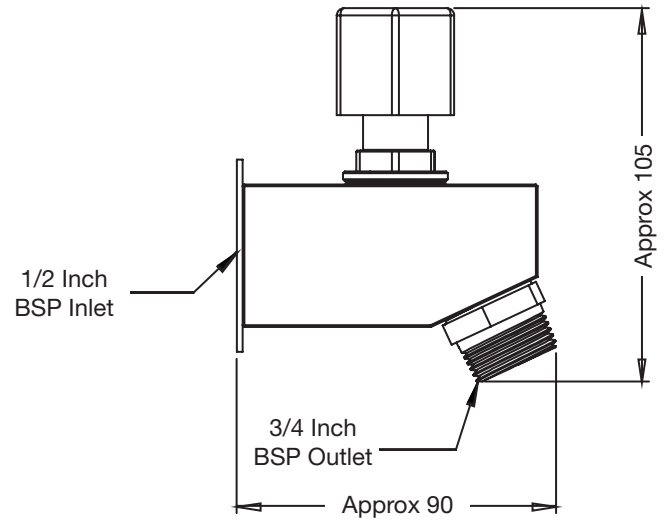

Miami Footwash & Tap 8102

Single Cold

Tapware

SPECIFICATIONS

Function	Single Cold Tap
Dimensions	N/A
Material	SS316 Marine grade stainless steel
Finish	Brushed satin
Rating	N/A
Plumbing	1/2" FI inlet & 3/4" MI Outlet
Fixing	N/A
Recommended Application	<input checked="" type="checkbox"/> Residential <input checked="" type="checkbox"/> Public Space

AVAILABILITY

» This is a standard range item - available for quicker delivery.

SIMILAR MODELS

- » Rainware 8103 - Footwash & Tap
- » Marengo 8104 - Footwash & Tap