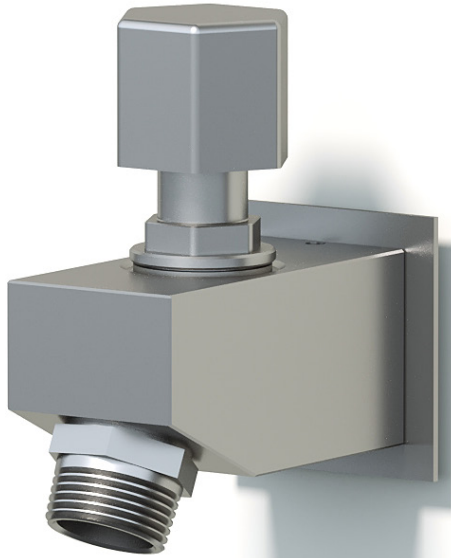

Miami Footwash & Tap 8102

Single Cold

Tapware

SPECIFICATIONS

Function	Single Cold Tap
Dimensions	N/A
Material	SS316 Marine grade stainless steel
Finish	Brushed satin
Rating	N/A
Plumbing	1/2" FI inlet & 3/4" MI Outlet
Fixing	N/A
Recommended Application	<input checked="" type="checkbox"/> Residential <input checked="" type="checkbox"/> Public Space

AVAILABILITY

» This is a standard range item - available for quicker delivery.

SIMILAR MODELS

- » Rainware 8103 - Footwash & Tap
- » Marengo 8104 - Footwash & Tap