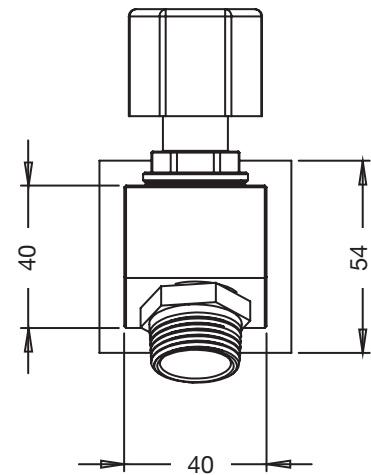

Miami Footwash & Tap 8102

Single Cold

Tapware

SPECIFICATIONS

Function	Single Cold Tap
Dimensions	N/A
Material	SS316 Marine grade stainless steel
Finish	Brushed satin
Rating	N/A
Plumbing	1/2" FI inlet & 3/4" MI Outlet
Fixing	N/A
Recommended Application	<input checked="" type="checkbox"/> Residential <input checked="" type="checkbox"/> Public Space

AVAILABILITY

» This is a standard range item - available for quicker delivery.

SIMILAR MODELS

- » Rainware 8103 - Footwash & Tap
- » Marengo 8104 - Footwash & Tap