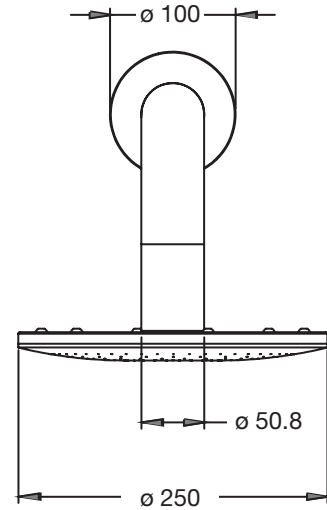

Marengo Rose & Arm 8008

WELS 3 Star/9L

Tapware

SPECIFICATIONS

Function	Rainware Rose SS316 WELS rated 9 Litre
Dimensions	N/A
Material	SS316 Marine grade stainless steel
Finish	Brushed satin
Rating	WELS 3 Star 9Litre/min
Plumbing	Wall outlet
Fixing	N/A
Recommended Application	<input checked="" type="checkbox"/> Residential <input checked="" type="checkbox"/> Public Space