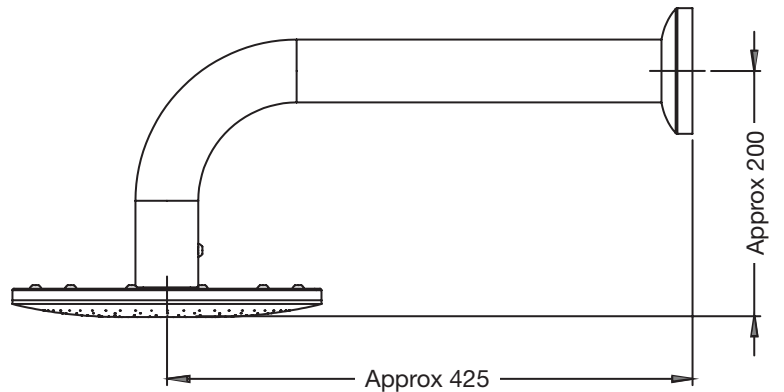

Marengo Rose & Arm 8008

WELS 3 Star/9L

Tapware

SPECIFICATIONS

Function	Rainware Rose SS316 WELS rated 9 Litre
Dimensions	N/A
Material	SS316 Marine grade stainless steel
Finish	Brushed satin
Rating	WELS 3 Star 9Litre/min
Plumbing	Wall outlet
Fixing	N/A
Recommended Application	<input checked="" type="checkbox"/> Residential <input checked="" type="checkbox"/> Public Space