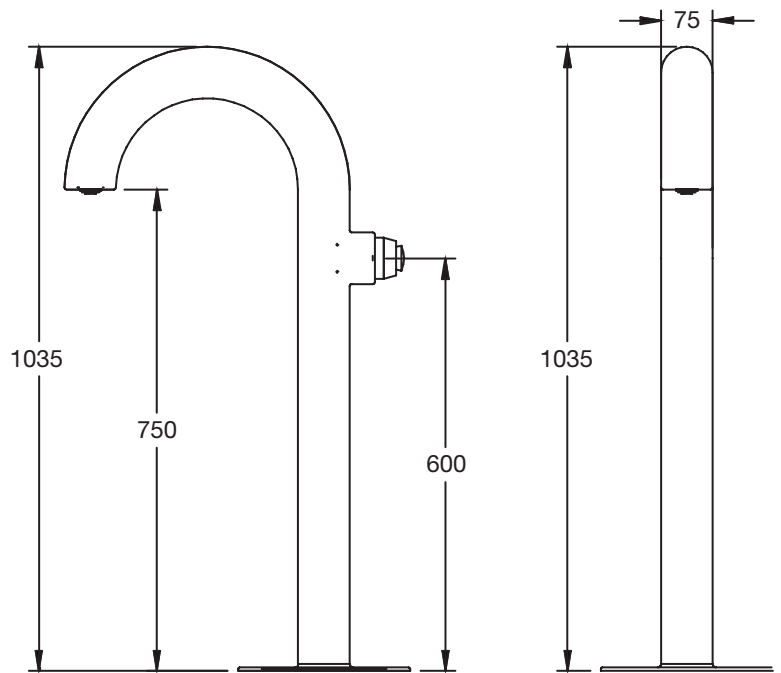

Oasis Water Fountain 7001

Water Play Outlet - Time Flow

Water Play

SPECIFICATIONS

Function	Water Play Outlet - Time Flow
Dimensions in mm	1035 x 495 x 75 (Base plate: 250 ø)
Material	SS316 Marine grade stainless steel
Finish	Glass bead blasted - pearl
Rating	N/A
Plumbing	Standard bottom Inlet
Fixing	Base plate mounted - fixings included
Recommended Application	<input checked="" type="checkbox"/> Residential <input checked="" type="checkbox"/> Public Space

AVAILABILITY

» Standard product - made to order, enquire on lead times [View this product](#)

MODIFICATIONS

» No modifications applicable. Contact us for your unique water play requirements