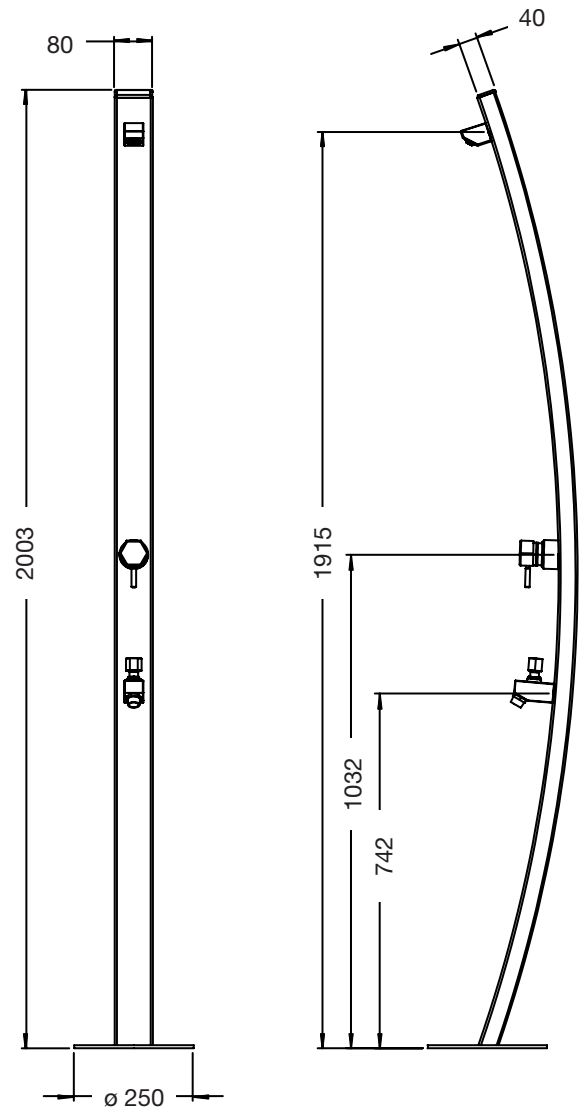

Noosa 4006

Hot & Cold + Footwash

Free Standing Shower

SPECIFICATIONS

Function	Hot & Cold Shower + Cold Footwash
Dimensions	2000mm x 300mm
Material	SS316 Marine grade stainless steel
Finish	Brushed satin
Rating	WELS 3 Star 9Litre/min
Plumbing	Standard bottom Inlet
Fixing	Base plate with fixings (included)
Recommended Application	<input checked="" type="checkbox"/> Residential <input checked="" type="checkbox"/> Public Space

AVAILABILITY

» This is a standard range item and available for quick delivery. [View this product](#)

OPTIONS

» [Noosa 3003](#) - Cold Shower + Cold Footwash

MODIFICATIONS

» Plumbing modifications available on request – surcharge and lead times apply