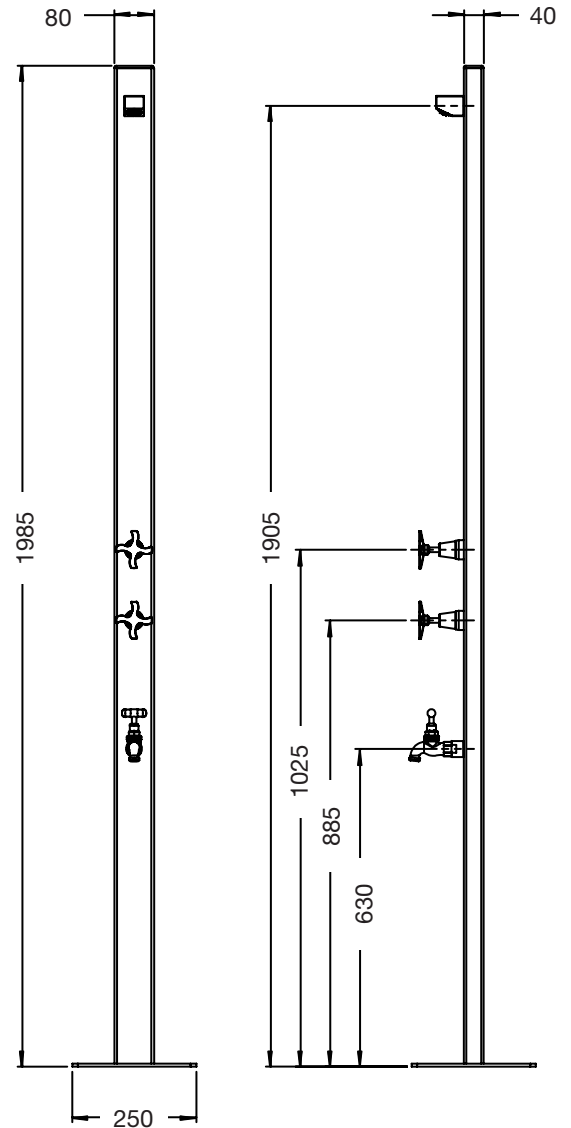

Aussie Premium 2503

Hot & Cold + Footwash

Free Standing Shower

SPECIFICATIONS

Function	Hot & Cold Shower + Cold Footwash
Dimensions	1985mm x 250mm
Material	Aluminium post, SS tapware/fittings
Finish	Powdercoat Black or Silver
Rating	WELS 3 Star 9Litre/min
Plumbing	Standard bottom Inlet
Fixing	Base plate with fixings (included)
Recommended Application	<input checked="" type="checkbox"/> Residential <input checked="" type="checkbox"/> Public Space