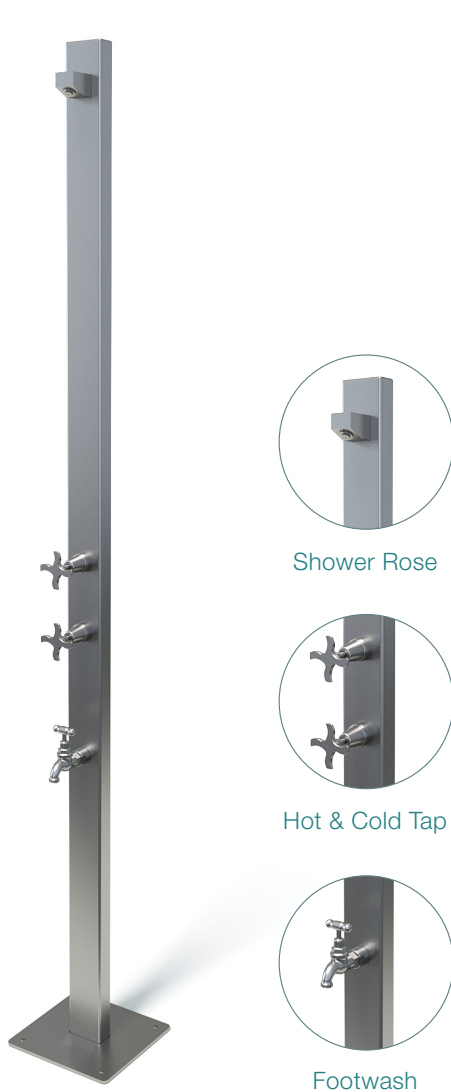

Aussie Premium 2503

Hot & Cold + Footwash

Free Standing Shower

SPECIFICATIONS

Function	Hot & Cold Shower + Cold Footwash
Dimensions	1985mm x 250mm
Material	Aluminium post, SS tapware/fittings
Finish	Powdercoat Black or Silver
Rating	WELS 3 Star 9Litre/min
Plumbing	Standard bottom Inlet
Fixing	Base plate with fixings (included)
Recommended Application	<input checked="" type="checkbox"/> Residential <input checked="" type="checkbox"/> Public Space

AVAILABILITY

» This is a standard range item and available for quick delivery. [View this product](#)

OPTIONS

» [Aussie Premium 2501](#) - Cold Shower + Cold Footwash

MODIFICATIONS

» Custom colours & plumbing modifications available on request – surcharge and lead times apply