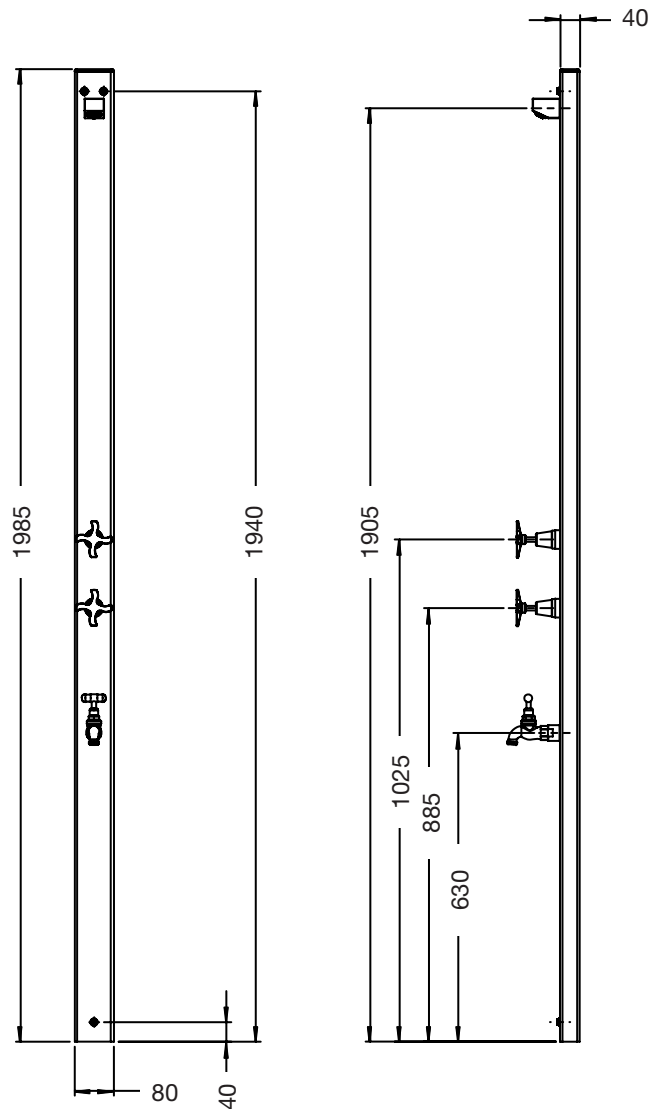

Aussie Wall 2400

Hot & Cold + Footwash

Wall Mounted Shower

Shower Rose

Hot & Cold Tap

Footwash

SPECIFICATIONS

Function	Hot & Cold Shower + Cold Footwash
Dimensions	1985mm x 150mm
Material	Aluminium post, SS tapware/fittings
Finish	Powdercoat Black or Silver
Rating	WELS 3 Star 9Litres/min
Plumbing	Standard back Inlet
Fixing	Wall fixing (Included)
Recommended Application	<input checked="" type="checkbox"/> Residential <input checked="" type="checkbox"/> Public Space

AVAILABILITY

» This is a standard range item and available for quick delivery. [View this product](#)

OPTIONS

» [Aussie Wall 2202](#) - Cold Shower + Cold Footwash

MODIFICATIONS

» Custom colours & plumbing modifications available on request – surcharge and lead times apply