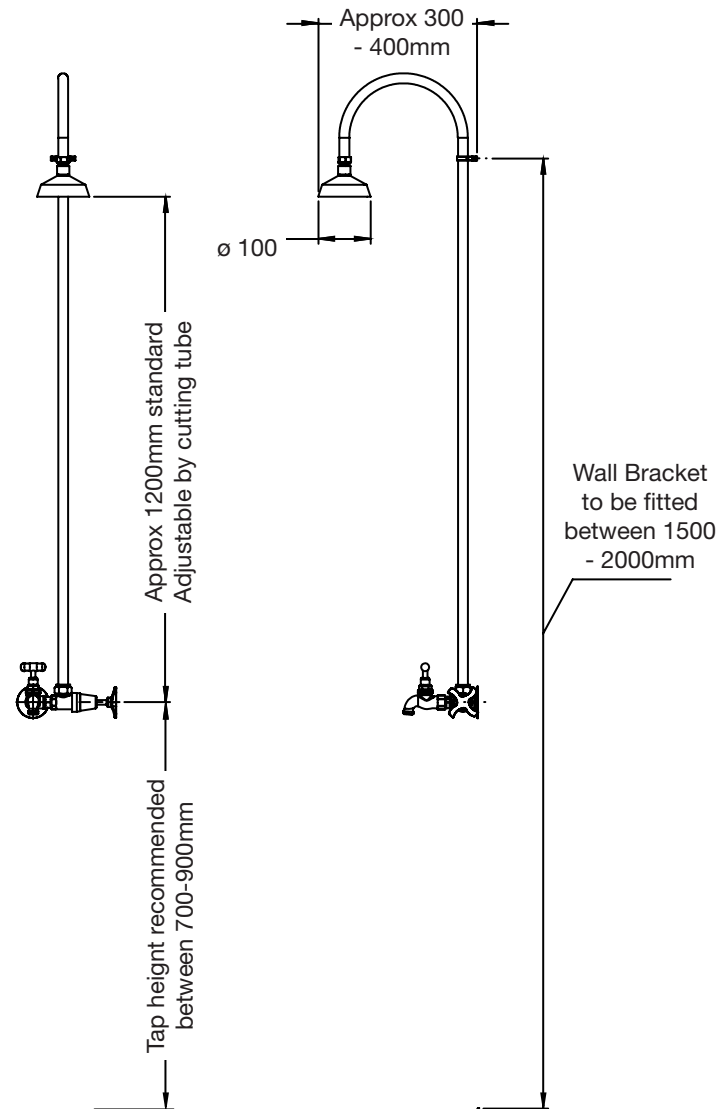

Bribie Wall 2002

Cold + Garden Tap

Wall Mounted Shower

Shower Rose

Cold Tap

Footwash

SPECIFICATIONS

Function	Cold Shower + Cold Garden Tap
Dimensions	2250mm x 400mm
Material	SS316 Marine grade stainless steel
Finish	Polished
Rating	WELS 3 Star 9Litre/min
Plumbing	Standard back Inlet
Fixing	Wall fixing (Included)
Recommended Application	<input checked="" type="checkbox"/> Residential <input checked="" type="checkbox"/> Public Space

AVAILABILITY

» This is a standard range item and available for quick delivery. [View this product](#)

OPTIONS

» [Bribie 2001](#) - Cold Shower, [Bribie 2003](#) - Hot & Cold Shower

MODIFICATIONS

» Plumbing modifications available on request – surcharge and lead times apply